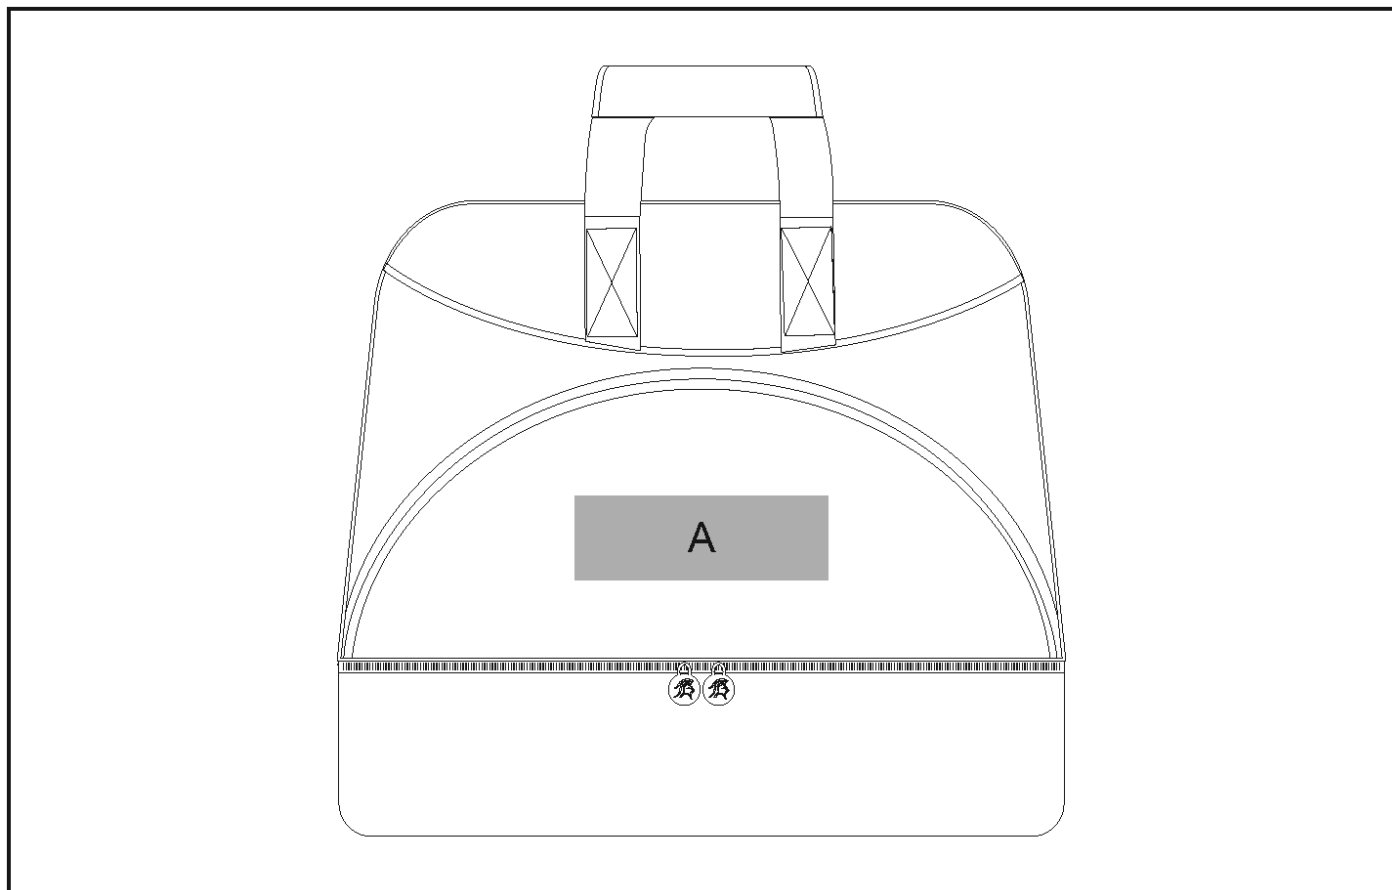

### Need to know:

- - Includes 1-Colour, 1-Position Screen Print (setup fee applies)

#### **Position A**

1. Screen Print (SC)  
1 Colour  
Size: 140mm wide x 50mm high
2. Digital Direct Transfer (DDT-D)  
Full Colour  
Size: 105mm wide x 50mm high
3. Digital Direct Transfer (DDT-A)  
Full Colour  
Size: 150mm wide x 50mm high